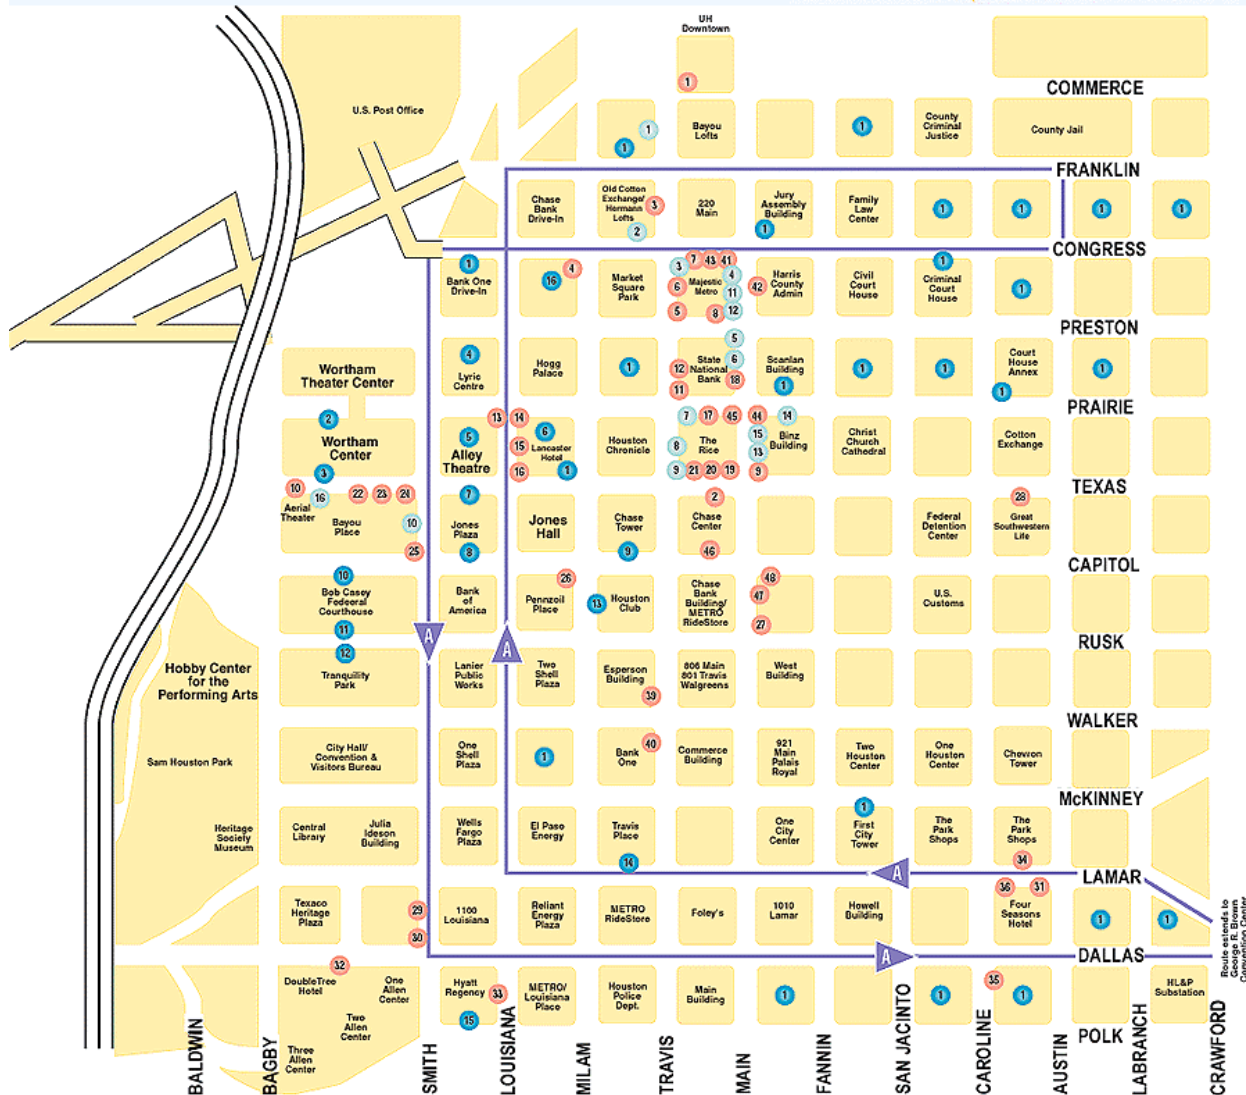

THEATER DISTRICT Map

METRO TROLLEY

Route A - Run every evening until 2 A.M.

Restaurants

Map	Restaurant	Map	Restaurant	Map	Restaurant
R1	Spaghetti Warehouse	R19	Mission Burritos	R37	Brasserie at the Double Tree
R2	Bossa	R20	Amy's Ice Cream	R38	Brothers Petrocella
R3	Travis Cafe	R21	Liberty Noodle	R39	Elvia's Latin Grill
R4	Kim Son	R22	Harlon's Bar-B-Que	R40	Miyako
R5	Treebeards	R23	Mingalone Italian Bar & Grill	R41	St. Pete's Dancing Marlin
R6	Market Square Bar & Grill	R24	Sake Lounge	R42	Osteria D'Aldo
R7	Tasca	R25	Angelika Cafe/Film Center	R43	Red Cat Jazz Club
R8	Mia Bella	R26	Buca di Bacco	R44	Brothers Petrocella
R9	Century Diner	R27	Ruggles Bistrot Latino	R45	Tres Caballos Cantina
R10	Hard Rock Cafe	R28	Ima's New Southwest Grill	R46	Cafe Express
R11	Cabo	R29	Vespucci's	R47	Flying Saucer
R12	Franks Bagel & Pizza	R30	Massa's	R48	Zula
R13	Birraporretti	R31	DeVille		
R14	Longhorn Cafe	R32	Dover's		
R15	Clive's	R33	Spindletop		
R16	Bistro Lancaster	R34	Massa's		
R17	Solero	R35	Josephine's		
R18	Saba Blue Water Grill	R36	Opelous Cafe		

Parking Lots/Garages

Map	Parking Lot/Garage
P1	Surface Lots
P2	Theater District Underground
P3	Theater District Underground
P4	Lyric Lot
P5	Alley Garage
P6	Rios Rittenhouse Garage
P7	Theater District Underground
P8	Theater District Underground
P9	Chase Center Garage
P10	Theater District Underground
P11	Theater District Underground
P12	Theater District Underground
P13	Houston Club Valet
P14	Travis Place Garage
P15	Hyatt Regency Parking Garage
P16	Market Square Parking Garage/Lot

Night Clubs

Map	Night Club
NC1	Spy
NC2	La Carafe
NC3	Warrens Inn
NC4	Tonic
NC5	Prague
NC6	Jones Bar
NC7	Swank Lounge
NC8	State Bar
NC9	Sambuca
NC10	Slick Willie's
NC11	HUB
NC12	Dean's
NC13	511
NC14	Mercury Room
NC15	Stainte Irish Pub
NC16	Bar Houston